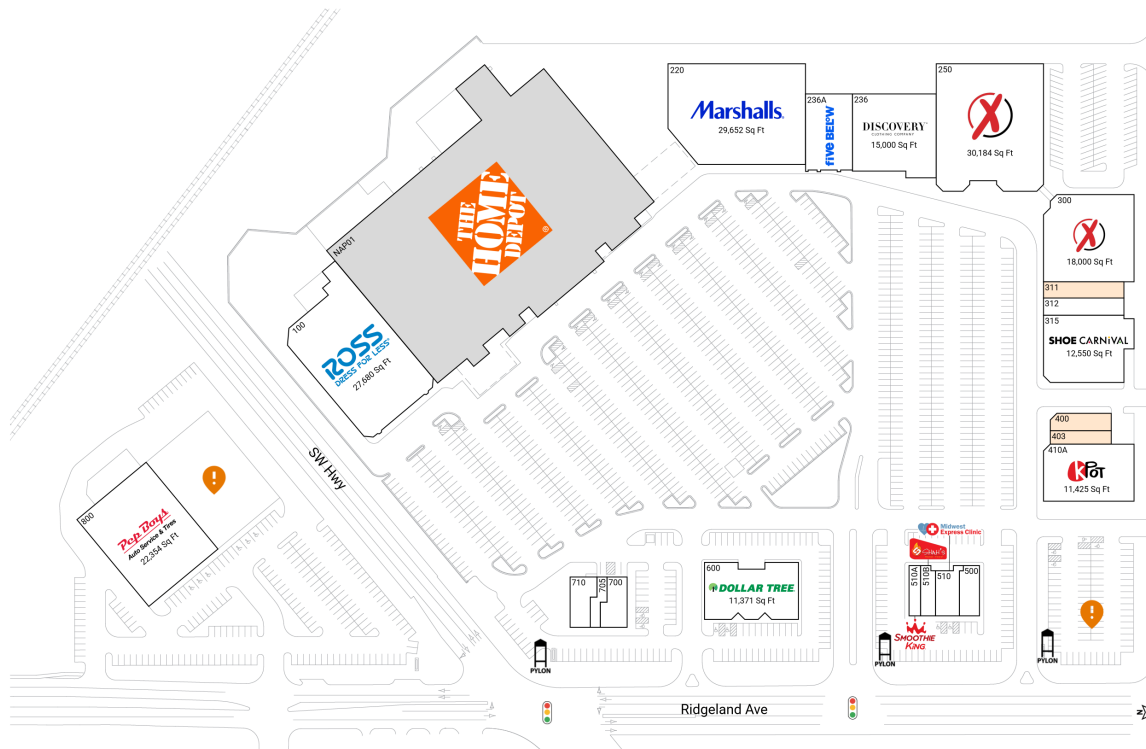

Commons of Chicago Ridge

9900 S. Ridgeland Ave | Chicago Ridge, IL 60415

Cook County Chicago-Naperville-Elgin, IL-IN 326,130 Sq Ft

41.7104, -87.7813

Available Spaces

311	2,880 Sq Ft	360°	OPO 1	0 Sq Ft
400	3,228 Sq Ft	360°	OPO 2	0 Sq Ft
403	1,980 Sq Ft	360°		

Current Tenants Space size listed in square feet

100	Ross Dress for Less	27,680
220	Marshalls	29,652
236	Discovery Clothing	15,000
236A	Five Below	7,738
250	XSport Fitness	30,184
300	XSport Fitness	18,000
312	U2 Nail Studio	3,100
315	Shoe Carnival	12,550
410A	KPOT Korean BBQ & Hot Pot	11,425
450	7 Brew Drive Thru Coffee	1,107
500	For Eyes Optical	2,188
510	Midwest Express Clinic	2,500
510A	Smoothie King	1,283
510B	Shah's Halal Food	1,677
600	Dollar Tree	11,371
700	QaMaria Yemeni Coffee Company	2,565
705	Star Life Wellness Clinic	1,200
710	Eiffel Waffle	2,550
800	Pep Boys	22,354
NAP01	The Home Depot	113,918

This site plan is for illustrative and information purposes only, showing the general layout of the shopping center; and is not a legal survey. Brixmor makes no representation or warranty that the shopping center is exactly as depicted as site conditions and tenant mix are subject to change over time. 4153